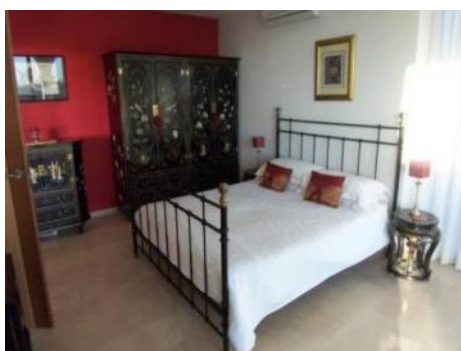

Altea
Reference 080020

Selected Property

Superb luxury villa with spectacular views over the bay of Altea

living space:	600 m²	energy certificate:	in process
plot area:	900 m²		
bedrooms:	7		
bathrooms:	4		
sea view:	✓	price:	€ 2,500,000.-